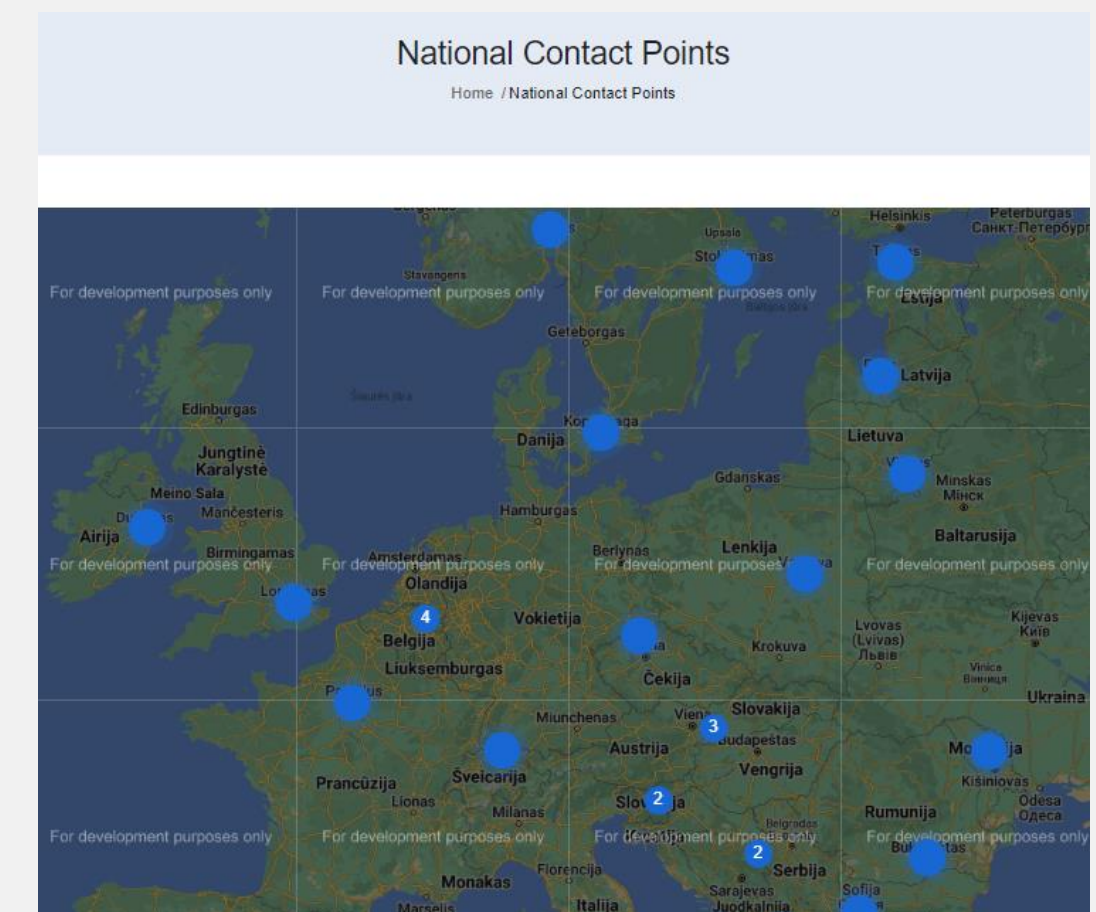

How to find MSCA PF hosting offers – EURAXESS

Lietuvos
mokslo
taryba

NCP
Lietuvos mokslo taryba

NAUJOS KARTOS
LIETUVA

Finansuoja
Europos Sąjunga
NextGenerationEU

Justyna Lučinska
MSCA National Contact Point
Research Council of Lithuania

How to find a host organization?

- your network
- [the list of hosting offers \(expressions of interest\) published on Euraxess](#)
- [the MSCA matchmaking platform](#)
- [MSCA NCP](#)

Lietuvos mokslo taryba